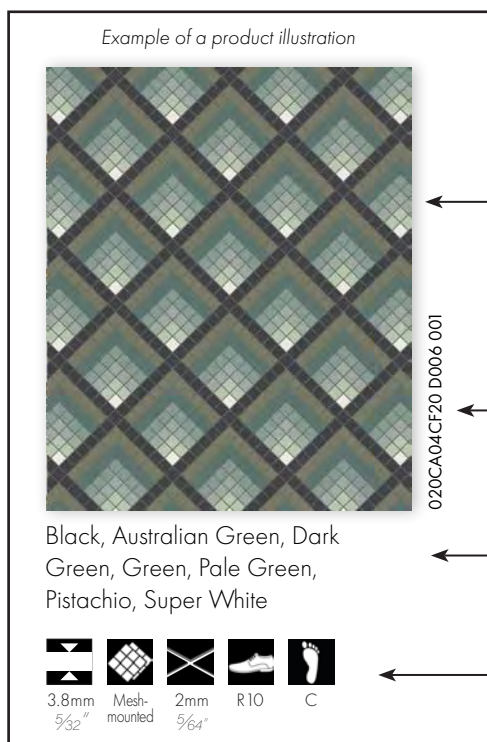

HOW TO USE THIS CATALOGUE

UNDERSTANDING THE SYMBOLS

Product illustration

Product reference

Product colour

All the designs shown can be customized using the colours on page 10.

Symbols (see below)

THICKNESS

Thickness varies from one format to another. We recommend selecting formats of same thickness if different patterns or formats are to be combined on the same surface.

SLIP STANDARDS

Our tile slip rating is assessed using two types of standard (DIN 51130 and DIN 51097). The R value is used when footwear is worn, whereas the A/B/C value is important for wet rooms (bathrooms or swimming pools) where people walk in bare feet.

Slip rating wearing footwear

- R9 Normal adherence
- R10 Medium adherence
- R11 High adherence
- R12 Very high adherence

Slip rating in bare feet

- A Medium adherence
- B High adherence
- C Very high adherence

SUPPLY TYPE

Mesh-mounted

Indicates that a design is supplied pre-assembled on sheets (using fibre or paper) for easier laying.

Loose

Order supplied as loose tiles.