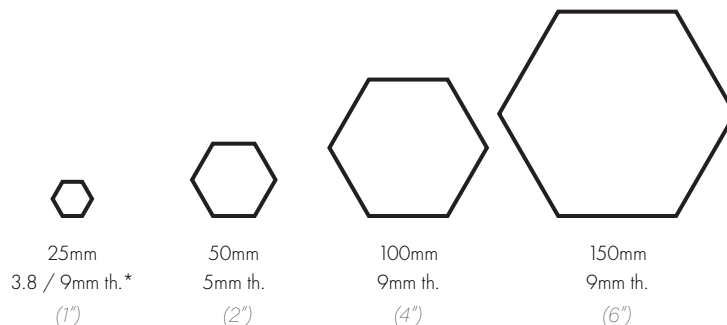

Triangles

Other formats

* Increased thickness available upon request

1. 100 x 100mm (4 x 4") with Round Edge* / 2. 100 x 100mm (4 x 4") with 2 Round Edges* / 3a. R10 Rice Grain Anti-slip 100 x 100mm (4 x 4")* / 3b. R11 Orange Peel Anti-slip 100 x 100mm (4 x 4") / 3c. R12 Small Rice Grain Anti-slip 100 x 100mm (4 x 4") - 3d. R12 Small Rice Grain Anti-slip 150 x 150mm (6 x 6") / 4. Anti-slip 100 x 100mm (4 x 4") with 1 Round Edge* / 5. Anti-slip 100 x 100mm (4 x 4") with 2 Round Edges* / 6. 100 x 100mm (4 x 4") Step Tread* / 7. 100 x 100mm (4 x 4") Step Tread with 2 Round Edges* / 8. Swimming Pool Channel / 9. Swimming Pool Edge (Finger Grip) / 10. Sit-on Skirting External Angle / 11. Sit-on Skirting / 12. Sit-on Skirting Internal Angle / 13. Covered Skirting External Angle / 14. Covered Skirting* / 15. Covered Skirting Internal Angle / 16. Swimming Pool External Angle / 17. Swimming Pool Internal Angle