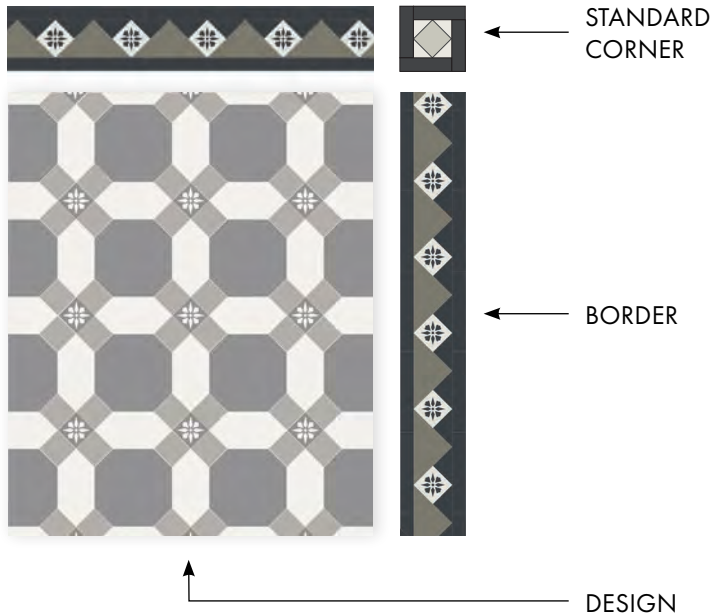

SUPER WHITE

BLACK

How to compose a Victorian border

OPTION A: BORDER WITH STANDARD CORNER

BENEFITS

Makes it possible to adapt the border to any size design.

TECHNICAL CONSTRAINTS

Requires cutting the border on each side of the corner.