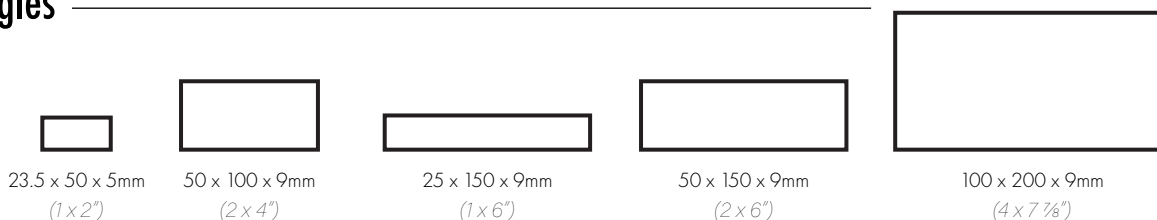

Rectangles