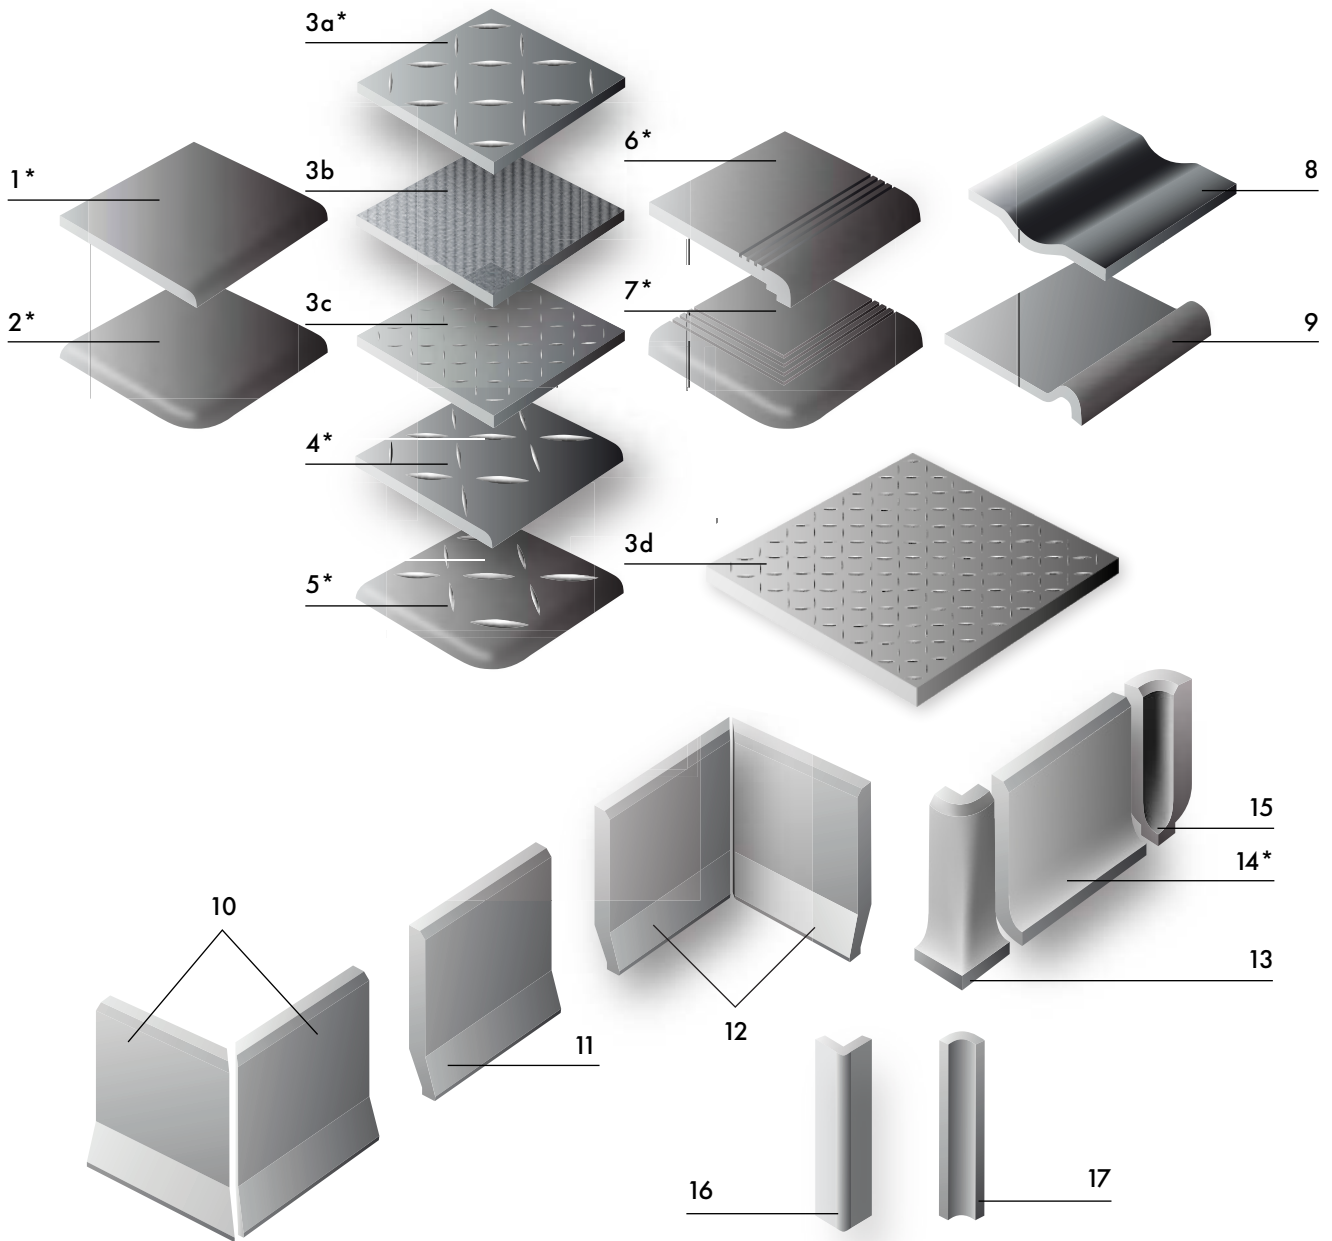

Triangles

Other formats

* Increased thickness available upon request

1. 100 x 100mm (4 x 4") with Round Edge* / 2. 100 x 100mm (4 x 4") with 2 Round Edges* / 3a. R10 Rice Grain Anti-slip 100 x 100mm (4 x 4")* / 3b. R11 Orange Peel Anti-slip 100 x 100mm (4 x 4") / 3c. R12 Small Rice Grain Anti-slip 100 x 100mm (4 x 4") - 3d. R12 Small Rice Grain Anti-slip 150 x 150mm (6 x 6") / 4. Anti-slip 100 x 100mm (4 x 4") with 1 Round Edge* / 5. Anti-slip 100 x 100mm (4 x 4") with 2 Round Edges* / 6. 100 x 100mm (4 x 4") Step Tread* / 7. 100 x 100mm (4 x 4") Step Tread with 2 Round Edges* / 8. Swimming Pool Channel / 9. Swimming Pool Edge (Finger Grip) / 10. Sit-on Skirting External Angle / 11. Sit-on Skirting / 12. Sit-on Skirting Internal Angle / 13. Covered Skirting External Angle / 14. Covered Skirting* / 15. Covered Skirting Internal Angle / 16. Swimming Pool External Angle / 17. Swimming Pool Internal Angle