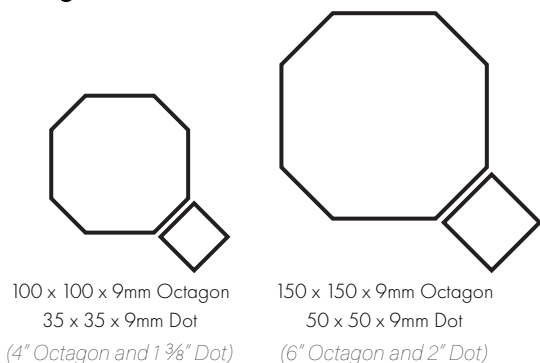

Octagons and Dots