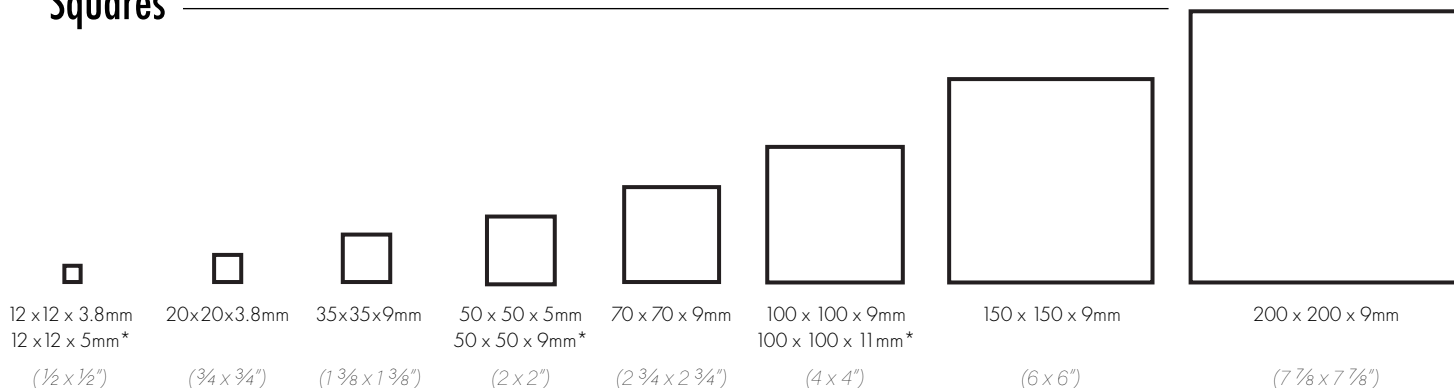

FORMATS AND ACCESSORIES

Squares