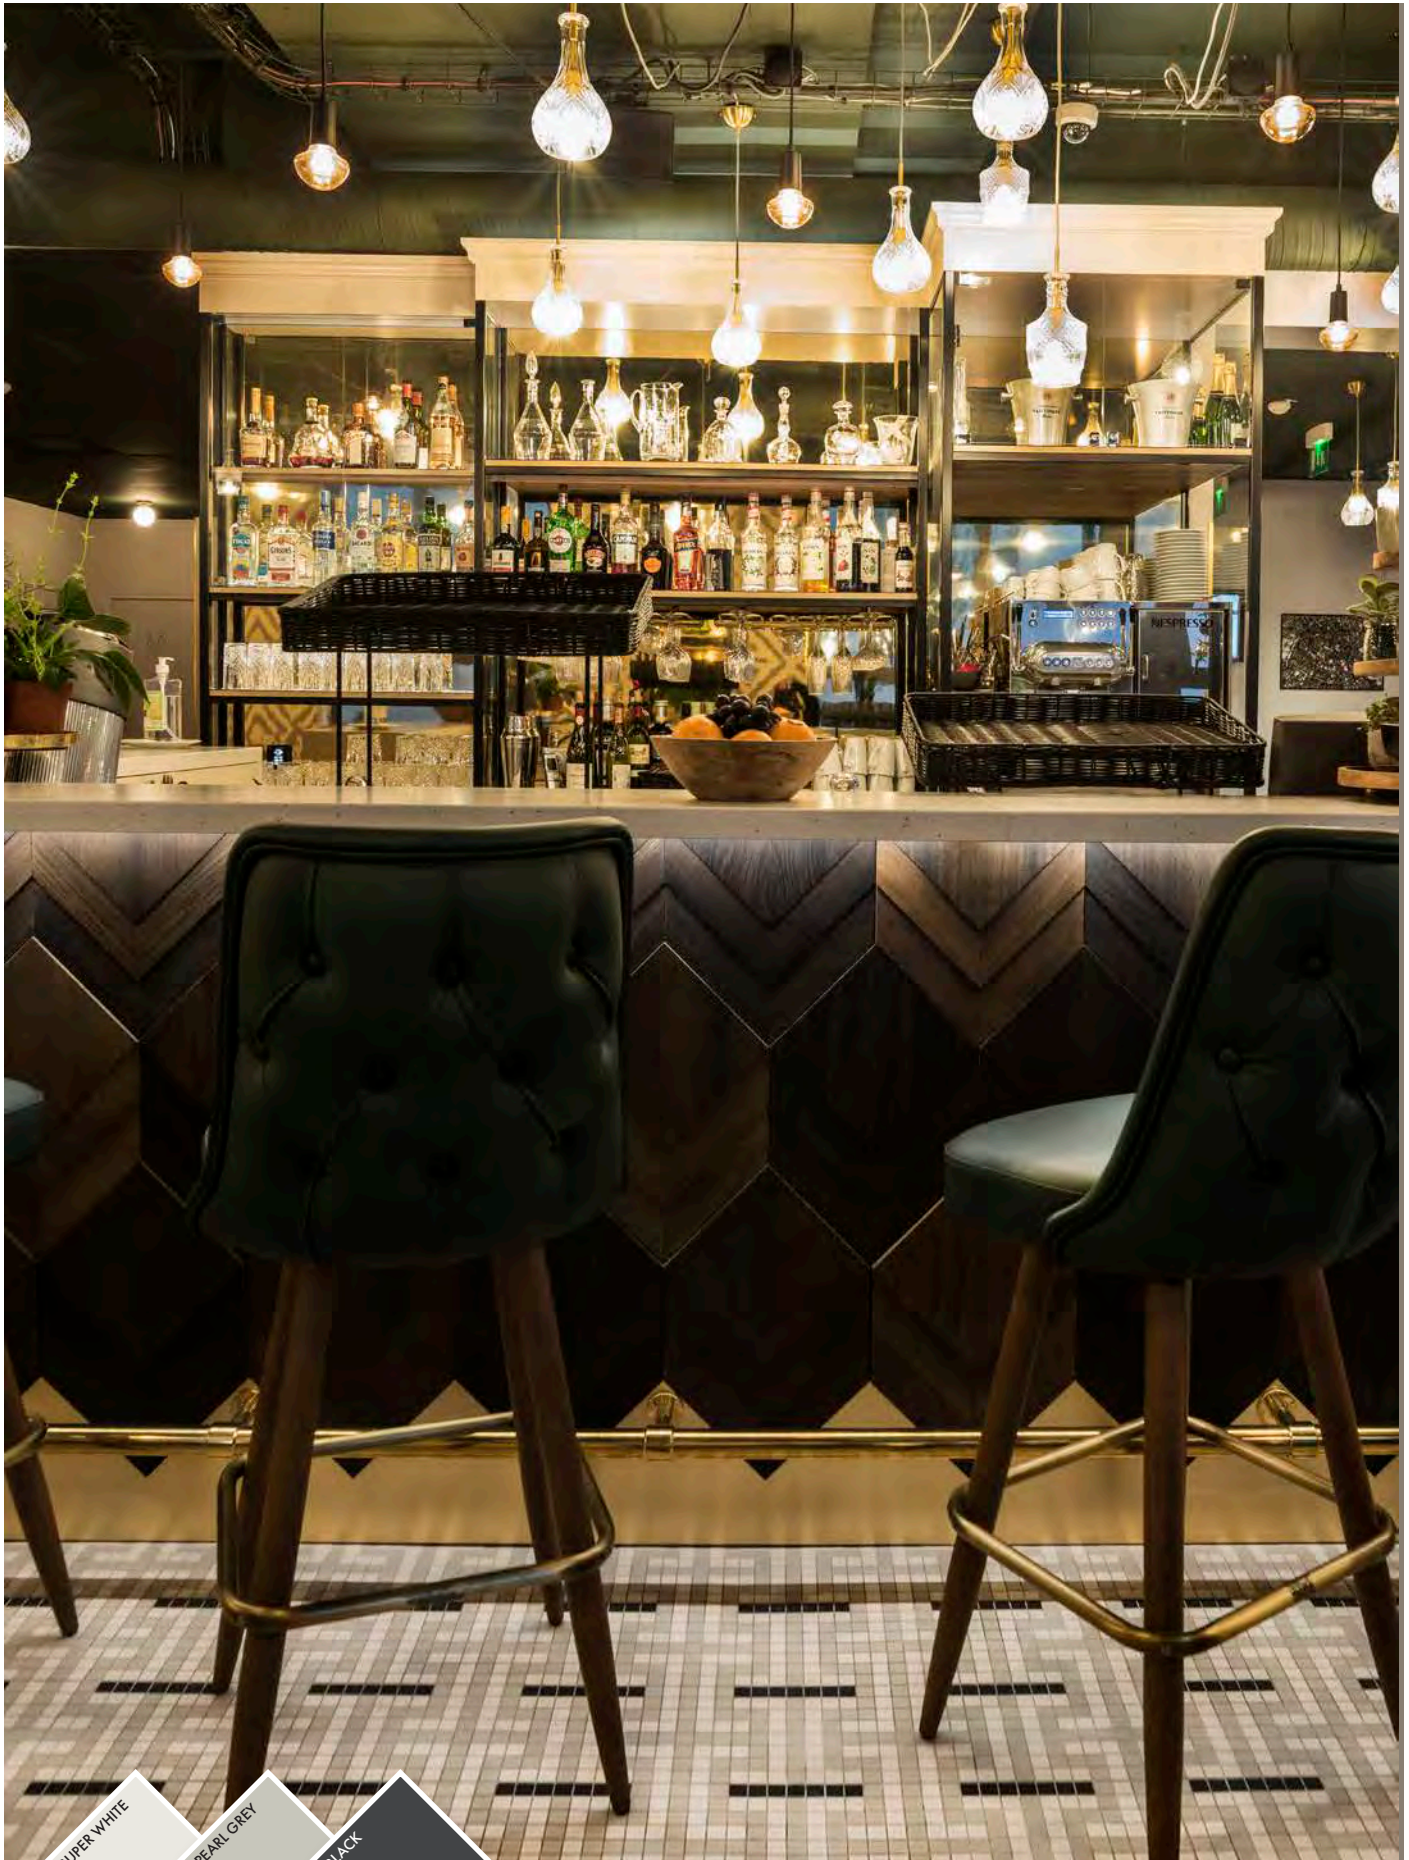

SUPER WHITE
PEARL GREY
BLACK

020CA04CF20 D002 004